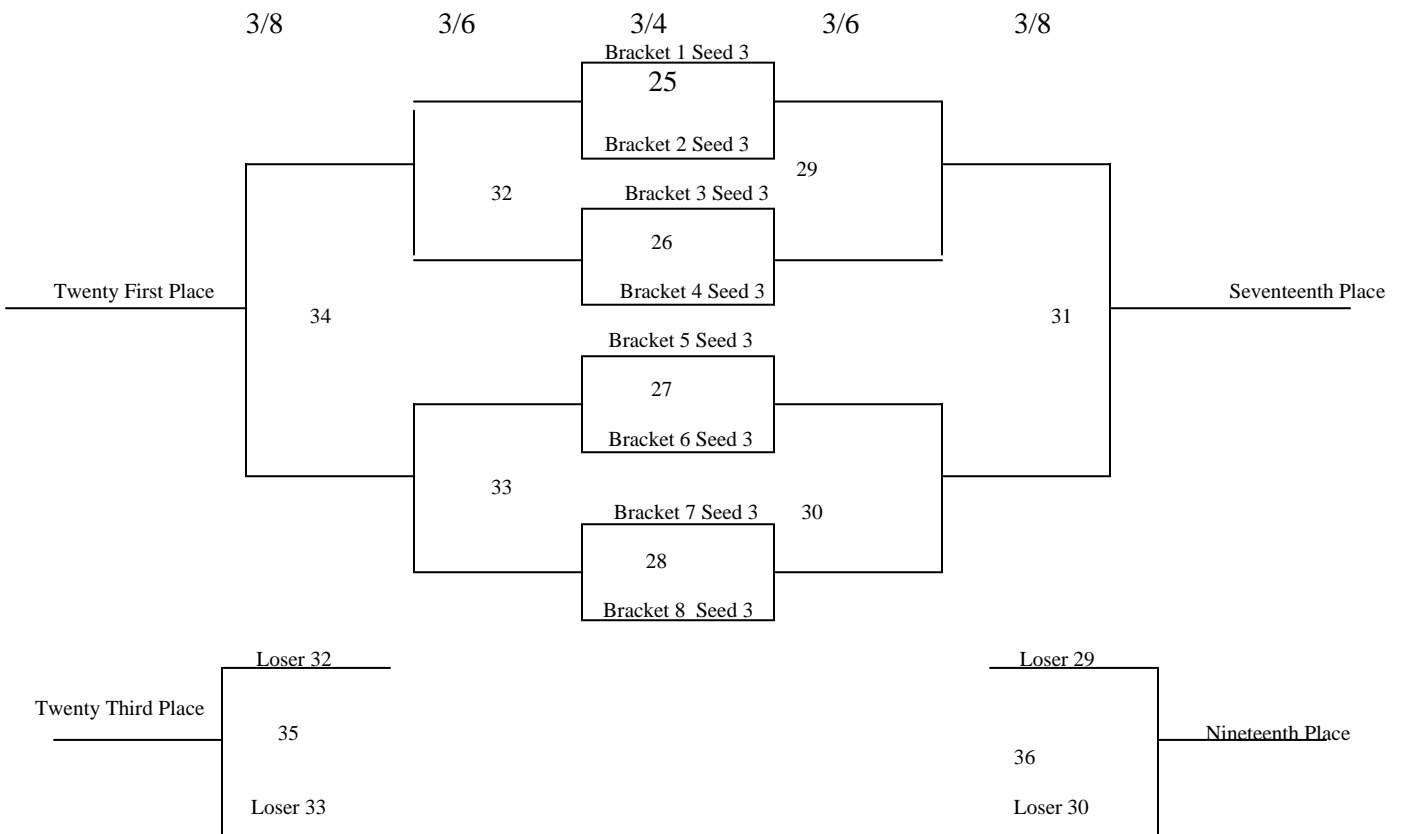

Hart
Agoura

West Ranch
Lancaster

Valencia
Harvard/Westlake

Bracket Five

Crespi
Hueneme

Bracket Six

Buena
Alemany

Bracket Seven

El Camino Real
Palmdale

Bracket Eight

Moorpark
Glendale

Quartz Hill
Kennedy

Saugus
Burroughs

Oaks Christian
Rio Mesa

Ventura
Simi Valley

**For Brackets the home team is on top. The winners will play each other and the losers will play each other on Saturday. Further home games will be determined on which team has been home least/coin flip.

For Bracket Eight → Simi Valley @ Ventura (2/29 @ 3:00 PM)
 Glendale @ Moorpark (3/1 at 10:00 AM)
 Glendale @ Simi Valley (3/1 @ 2:30 PM)
 Ventura @ Moorpark (3/1 at 2:30 PM)

STEALTH CHAMPIONSHIP BRACKET

SYNERGY BRACKET

QUANTUM BRACKET

SHOWDOWN BRACKET