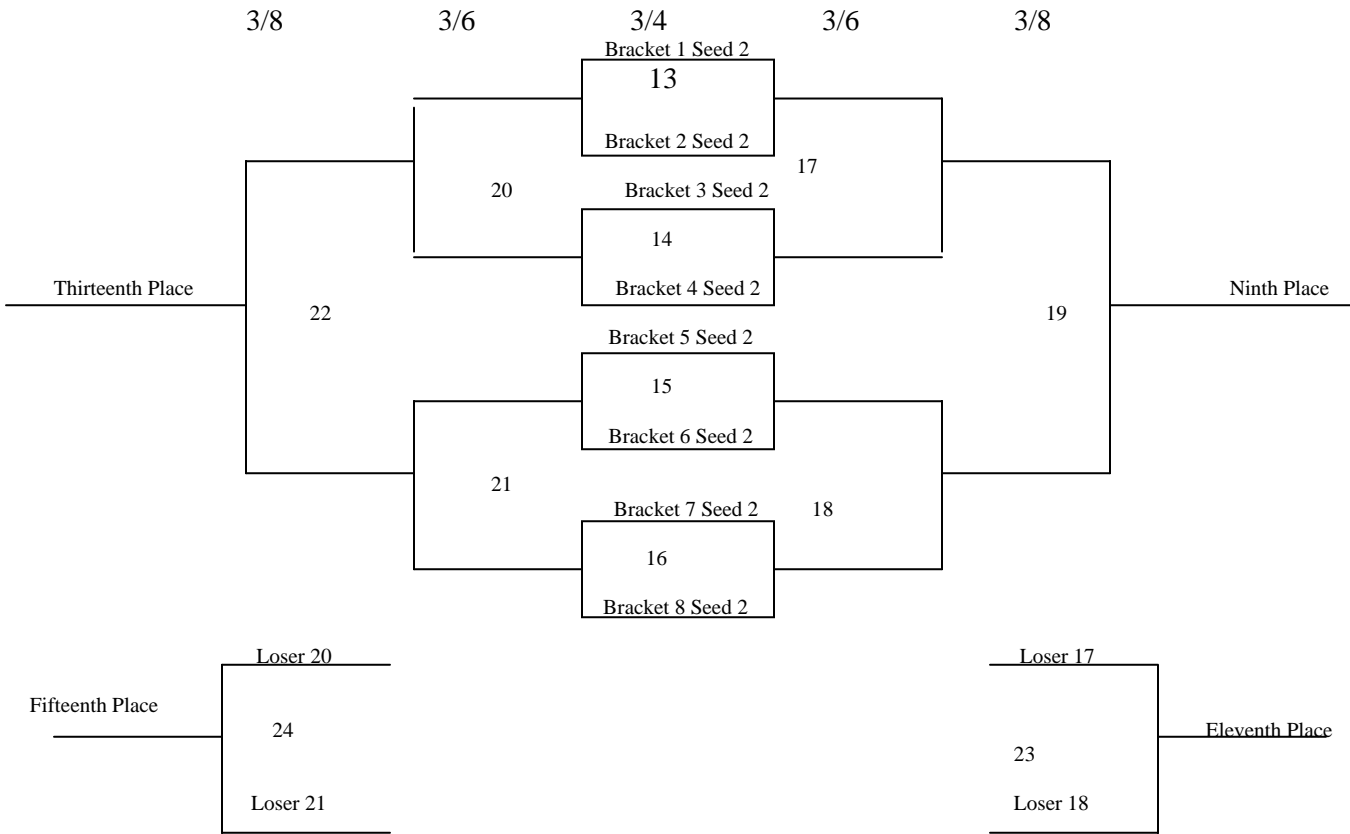

SYNERGY BRACKET