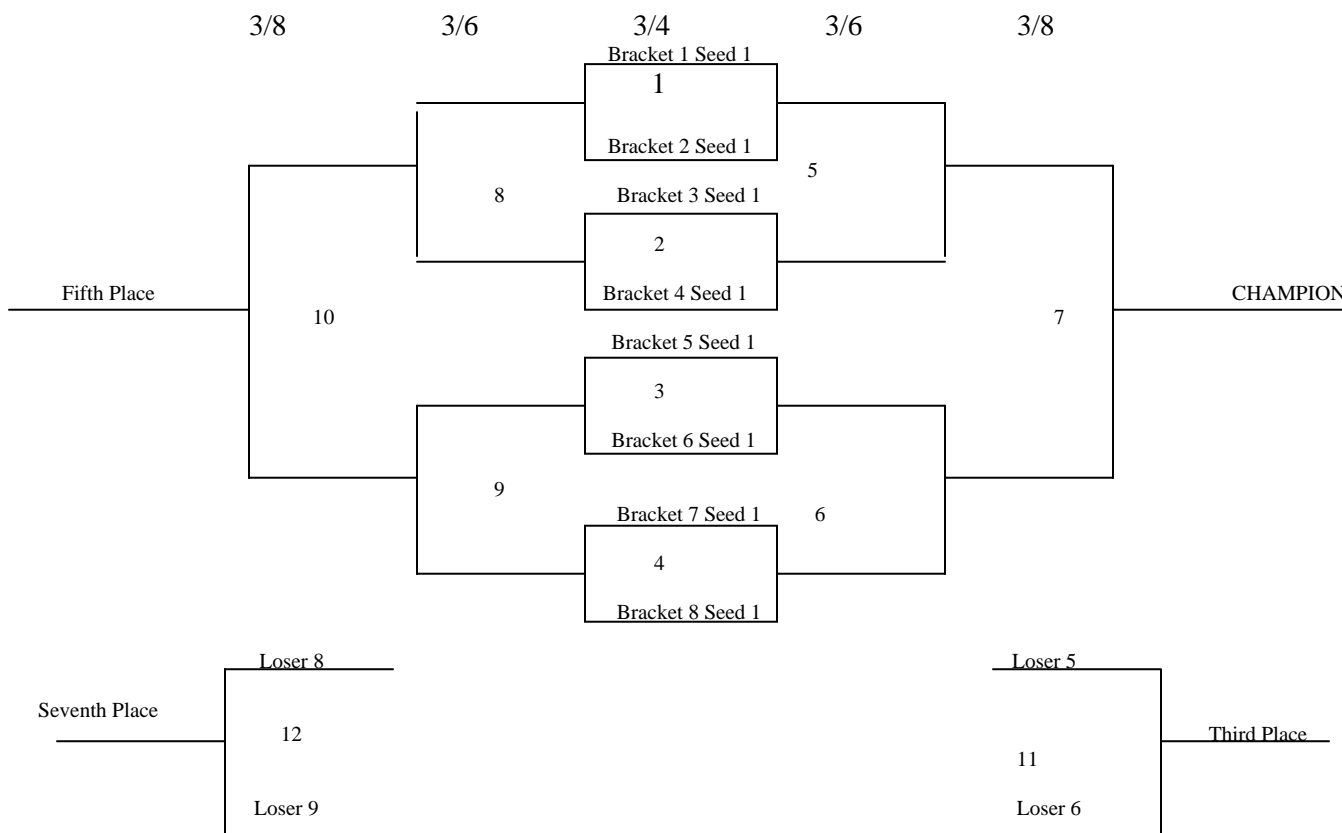

- Bracketed play will naturally determine seeds.
- Bracket Eight pool play ties will be broken by:
 - Record in the pool
 - Head to Head
 - Fewest runs allowed in pool play games
 - Coin Flip

Bracket One

Hart
Agoura

West Ranch
Lancaster

Valencia
Harvard/Westlake

Bracket Five

Crespi
Hueneme

Bracket Six

Buena
Alemany

Bracket Seven

El Camino Real
Palmdale

Bracket Eight

Moorpark
Glendale

Quartz Hill
Kennedy

Saugus
Burroughs

Oaks Christian
Rio Mesa

Ventura
Simi Valley

**For Brackets the home team is on top. The winners will play each other and the losers will play each other on Saturday. Further home games will be determined on which team has been home least/coin flip.

For Bracket Eight → Simi Valley @ Ventura (2/29 @ 3:00 PM)
 Glendale @ Moorpark (3/1 at 10:00 AM)
 Glendale @ Simi Valley (3/1 @ 2:30 PM)
 Ventura @ Moorpark (3/1 at 2:30 PM)

STEALTH CHAMPIONSHIP BRACKET