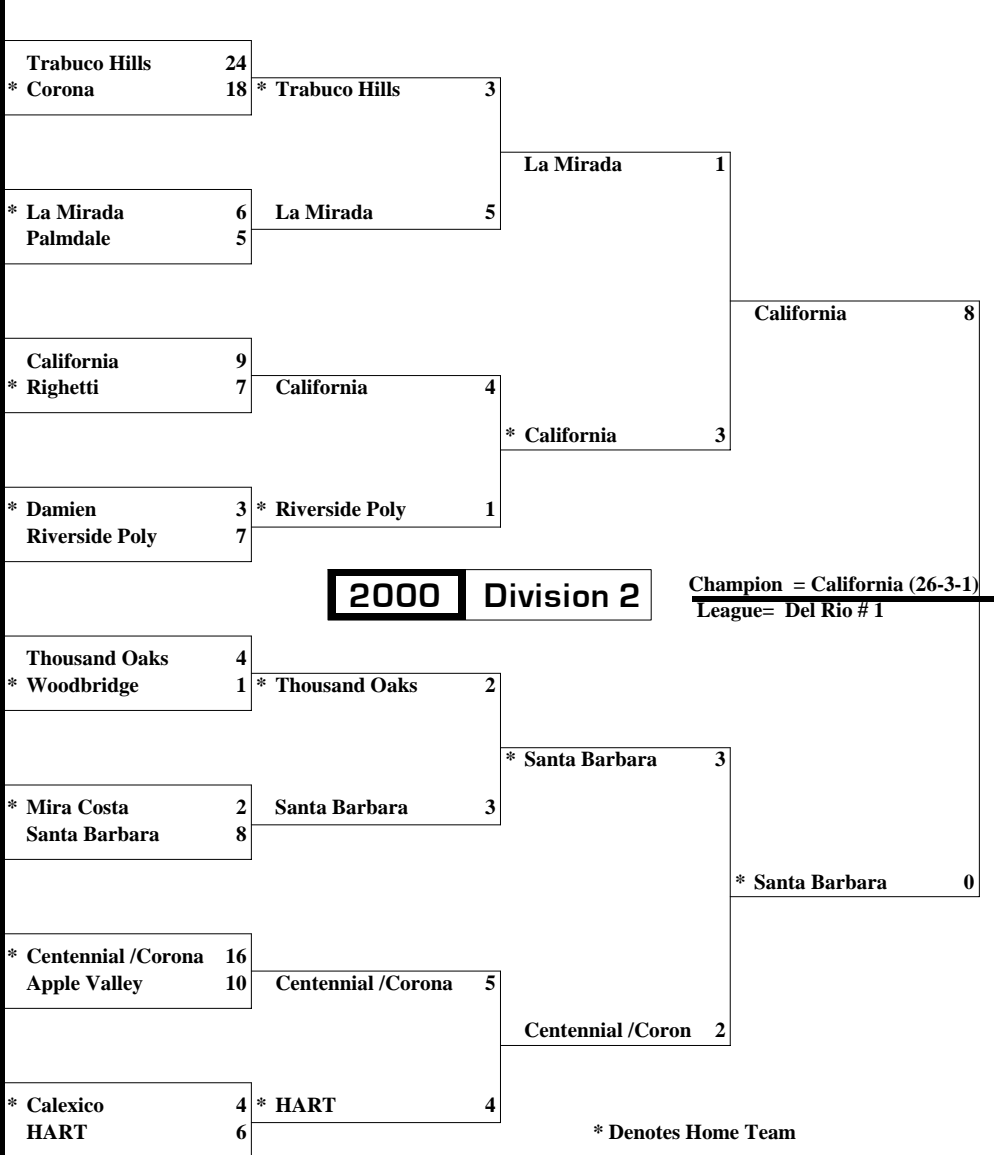

Foothill	League	Overall
Hart	13-2	23-6
Burrroughs	11-4	16-12
Canyon/CC	9-5-1	13-8-1
Valencia	7-8	18-8
Saugus	3-11-1	7-16-1
Burbank	1-14	2-16

* University	22-4	Pacific Coast #1	1
Trabuco Hills	18-9	South Coast #3	11
* Colton	13-9-1	San Andreas #2	3
Corona	14-12	Mountain View #2	8
* La Mirada	15-4-1	Suburban #1	5
Loara	12-8-1	Empire #3	3
* Palmdale	18-6	Golden #1	6
Sultana	13-8	Mojave River #2	1
* California	21-3-1	Del Rio #1	13
Royal	16-11	Marmonte #3	3
* Kennedy	15-6-1	Empire #1	1
Righetti	18-6	Northern #3	4
* Ventura	14-10-1	Channel #2	1
Damien	14-11	Sierra #2	4
* Riverside Poly	20-6	Ivy #1	13
Pacific	14-10	San Andreas #3	5
* Thousand Oaks	19-6	Marmonte #1	12
Westminster	14-9	Golden West #2	3
* Glendora	18-7	Baseline #2	4
Woodbridge	13-11-1	Sea View #2	11
* Mission Viejo	15-9	South Coast #2	1
Mira Costa	17-8	Bay #2	4
* Santa Barbara	21-3	Channel #1	7
Don Lugo	19-6-1	Baseline #3	6
* Centennial(Cor.)	20-5	Mountain View #1	10
Sunny Hills	14-12	Freeway #2	3
* Apple Valley	14-5	Mojave River #1	4
Indio	8-12	Desert Valley #3	3
* Rubidoux	16-10	Ivy #2	3
Calexico	13-10	Imperial Valley #2	7
* HART	21-5	Foothill #1	12
Lancaster	14-10	Golden #3	0

League	Teams	League	Teams
Altmont	1	Foothill	2
Baseline	2	Freeway	1
Bay	1	Golden	2
Channel	2	Golden West	1
Del Rio	1	Imperial Valley	1
Desert Valley	1	Ivy	2
Empire	2	Marmonte	2

Seeds: 1 = University, 2 = HART, 3 = Thousand Oaks, 4 = Riverside Poly

* Denotes Home Team

Total Leagues 24
Total Teams 35

Brackets Prepared by Mike Gaber
<http://www.HartBaseballStats.com/>