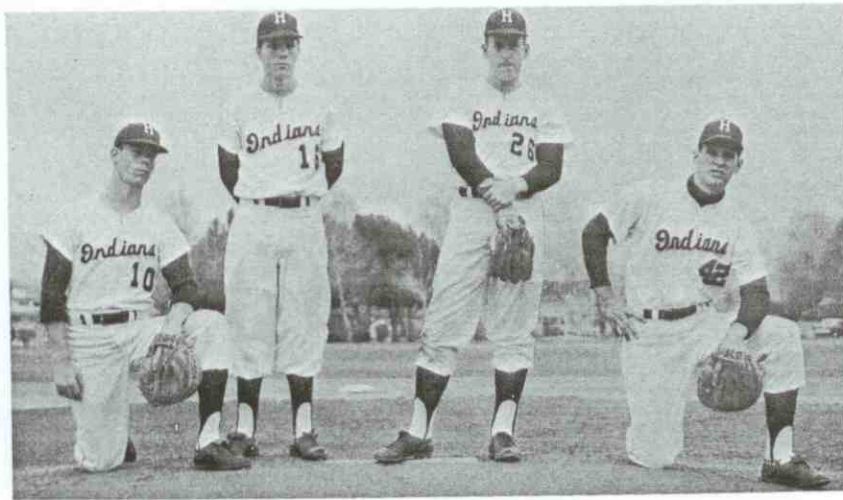

Baseball Team

HART 1965 VARSITY

65

Gary Guise, Dick Suggs, Al Fenton, Ron Rediger, Mike Morgan, Ken Barnett, Bob Williams, Coach Koentopp.

INFIELD AND COACH

Left, 1-r: Tom Rock, Buddy Harris, Gregg Garrett, Mike Nemback.

PITCHERS AND CATCHERS

Below, 1-r: Alva Bridges<sup>11</sup>, Ken<sup>34</sup> Ziegler, <sup>32</sup>Joe Balsz, <sup>33</sup>Bob Kimber, <sup>34</sup>Jan Thomas, <sup>25</sup>Bill Clifford, <sup>22</sup>Steve Staats, <sup>30</sup>Bill Miller. Not Pictured: Roger Essick.

OUTFIELD

Not Pictured: Tony Mercado, Jack Wilson, Managers.